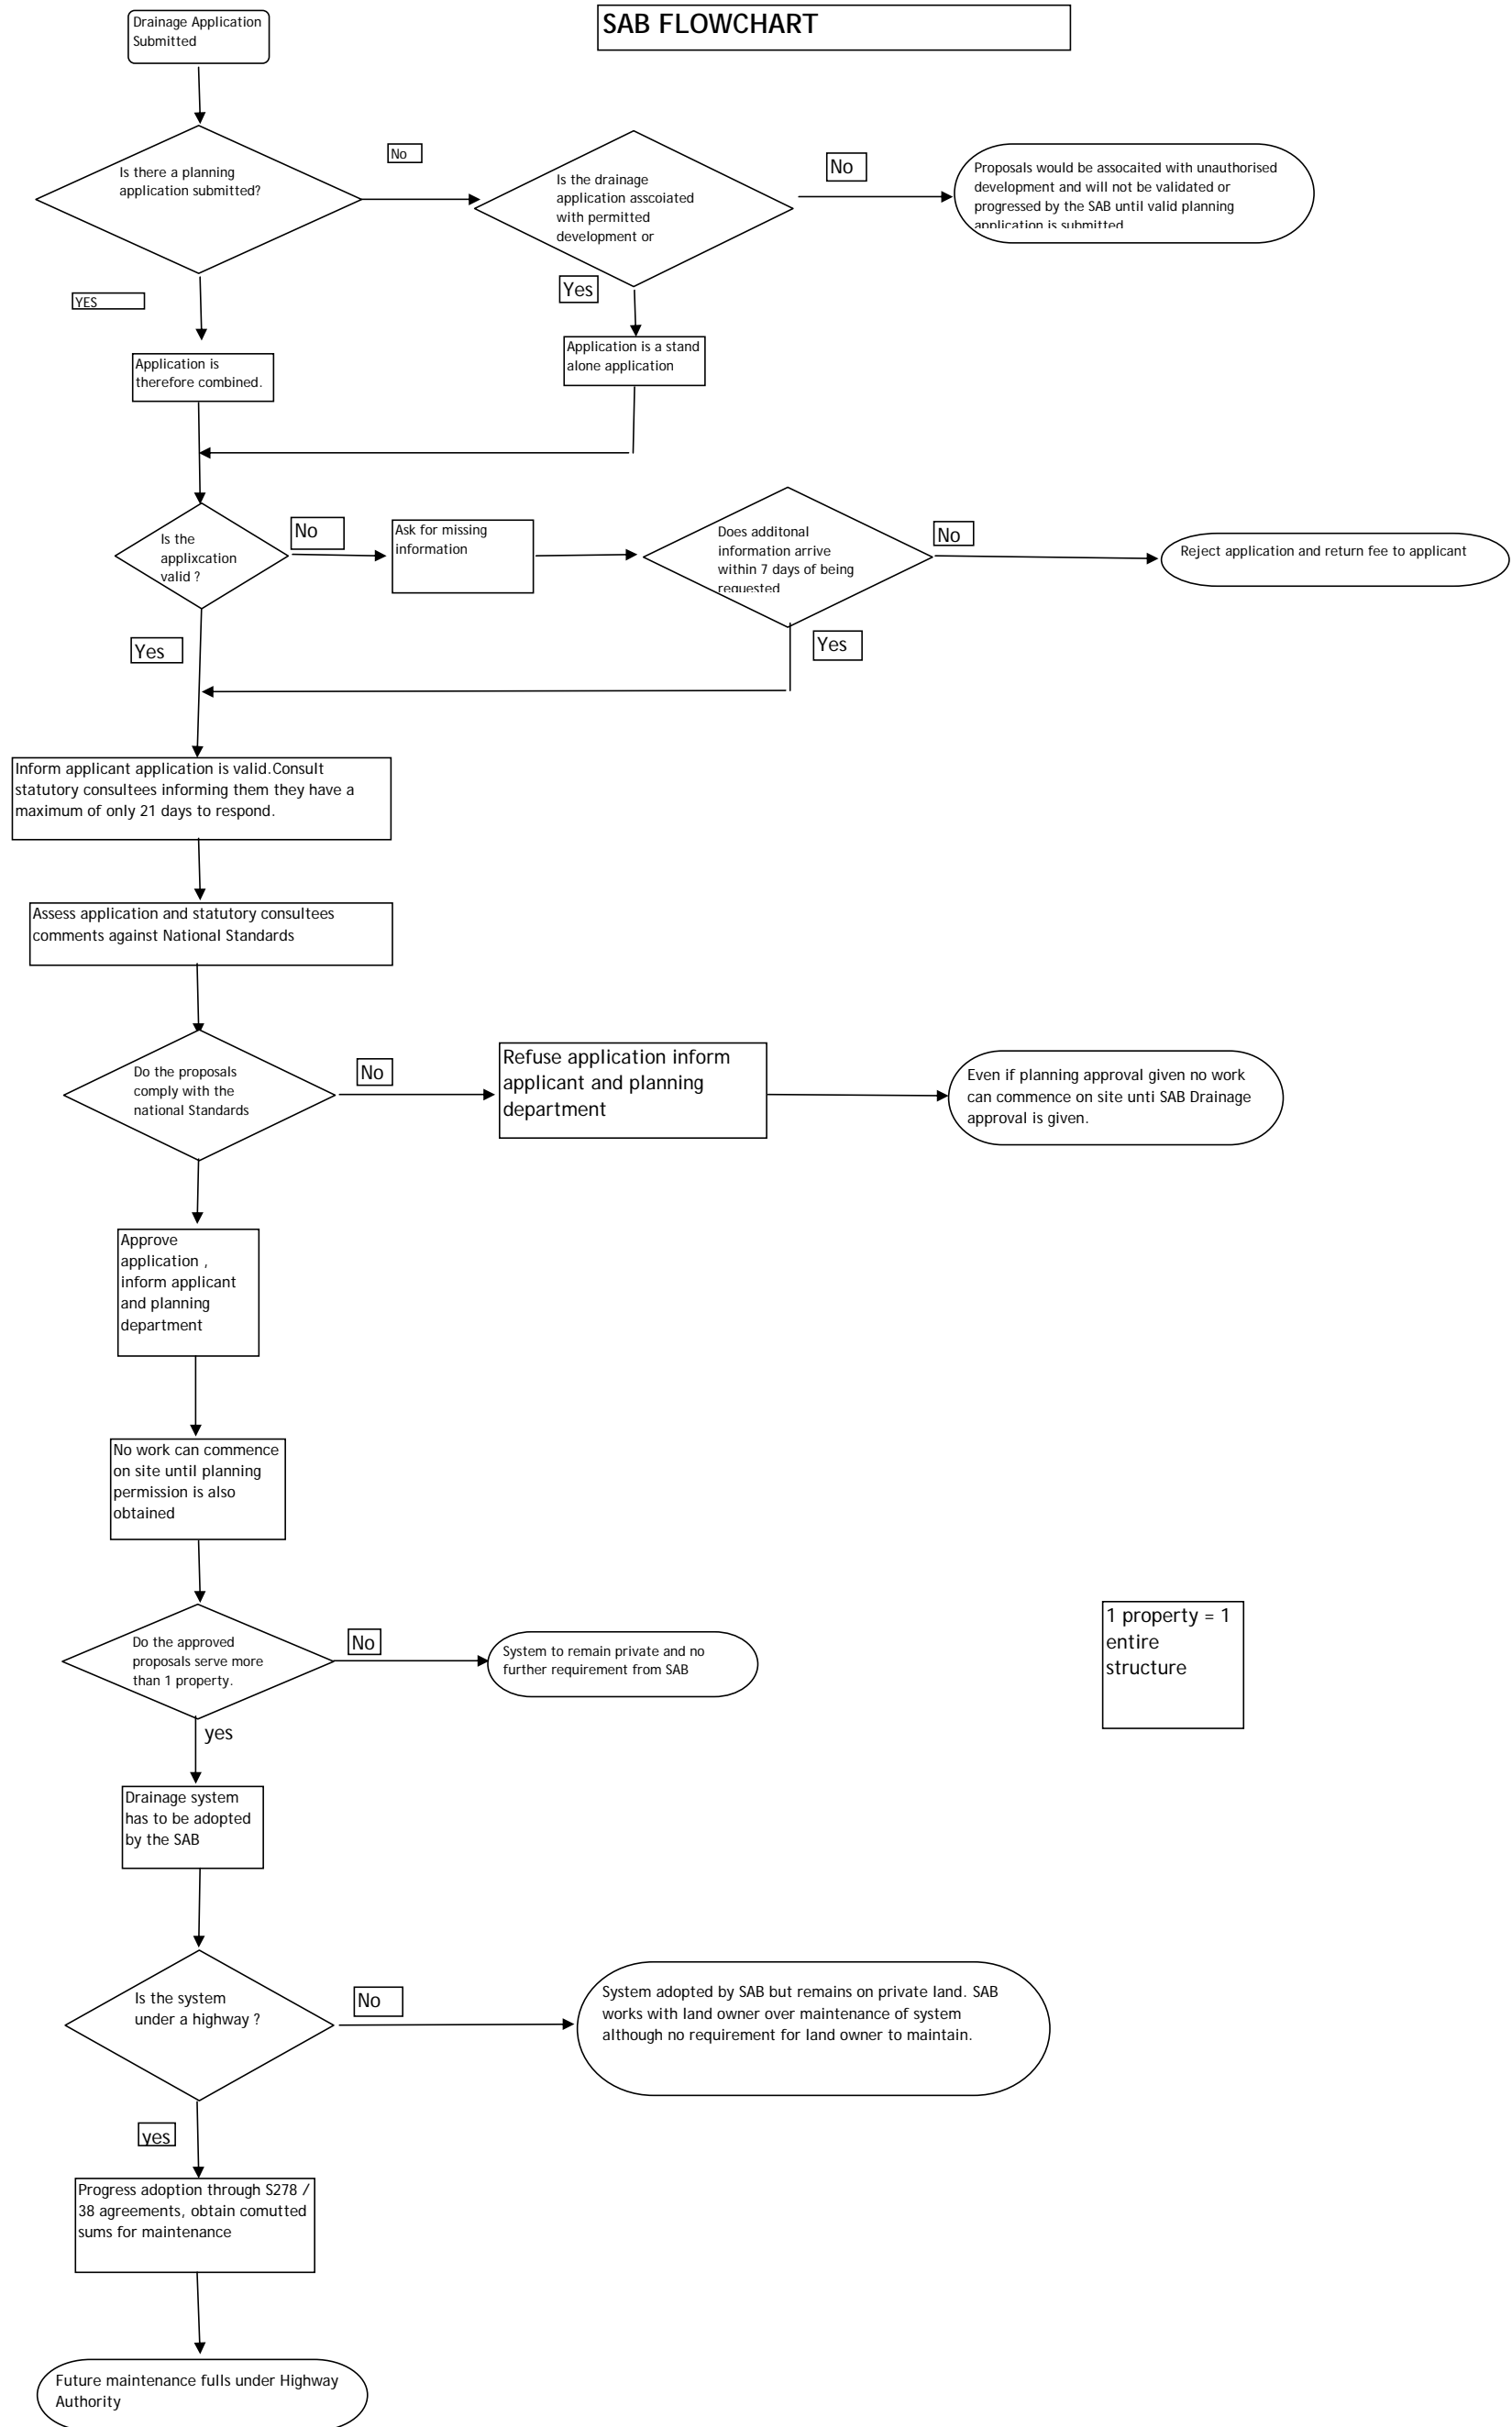

SAB FLOWCHART

1 property = 1 entire structure